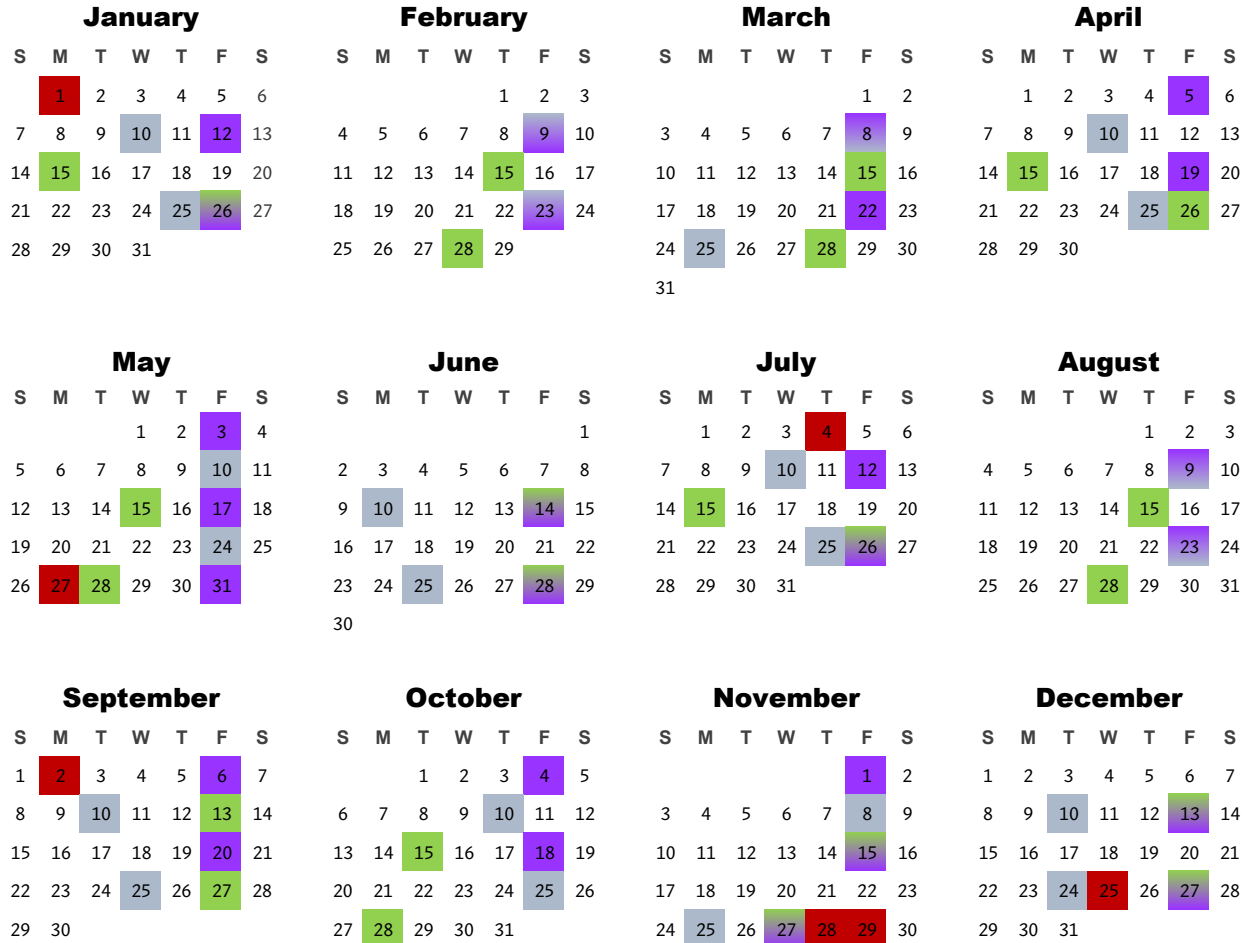

2024 Year-at-a-Glance

Pay Date

Biweekly ■ Semimonthly ■ Semimonthly Direct ■ Holidays ■

1/1/24- New Year's Day 5/27/24- Memorial Day 7/4/24- Independence Day 9/2/24- Labor Day

11/28/24- Thanksgiving 11/29/24- Day After Thanksgiving 12/25/24- Christmas